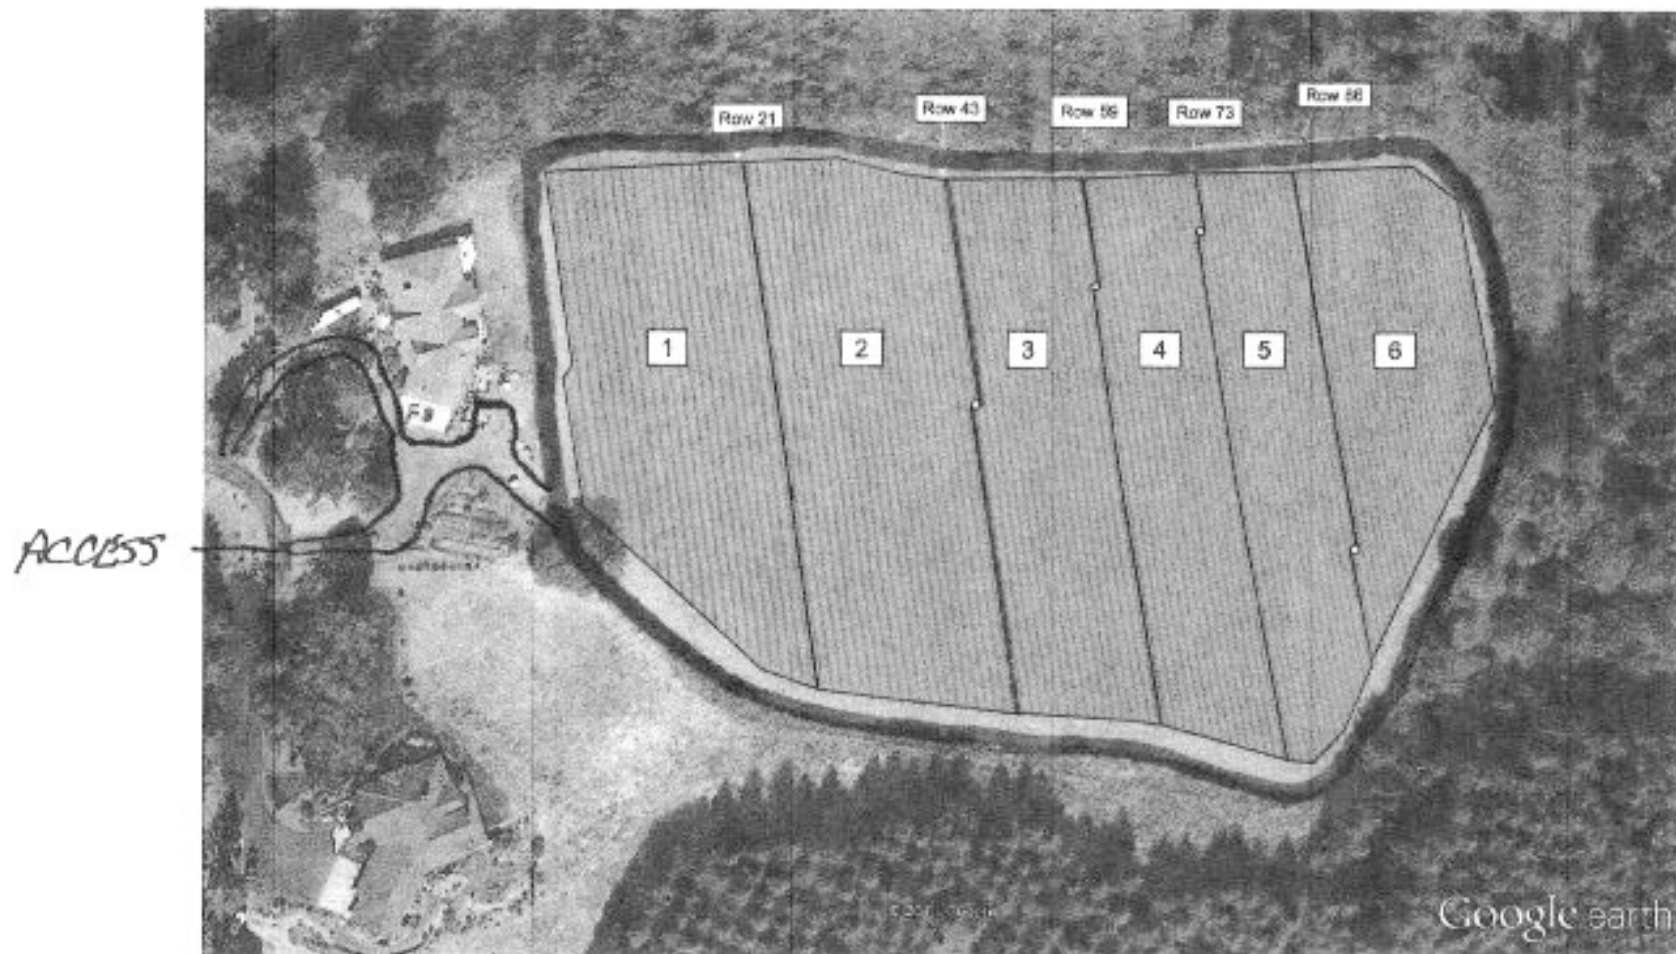

# Folie Hill Vineyard

% of Total	Block	# Rows	Variety	Clone/ Selection	Rootstock	Plant Spacing	Row Spacing	Vines Per Acre	Acres	Vine Count	Year Planted
16%	1	21	Pinot Noir	Pommard	101-14	5	6.5	1340	0.96	1288	2008
21%	2	22	Pinot Noir	777	101-14	5	6.5	1340	1.27	1700	2008
16%	3	16	Pinot Noir	114	101-14	5	6.5	1340	0.97	1300	2008
16%	4	14	Pinot Noir	667	101-14	5	6.5	1340	0.93	1241	2008
14%	5	13	Pinot Noir	115	101-14	5	6.5	1340	0.86	1155	2008
16%	6	22	Pinot Noir	Pommard	101-14	5	6.5	1340	0.96	1289	2008
100%		108							5.95	7,973	

House, Grounds & Pasture  
 Orchard  
 Driveway  
 Headlands  
 Tree Buffer

Total Acreage 5.95